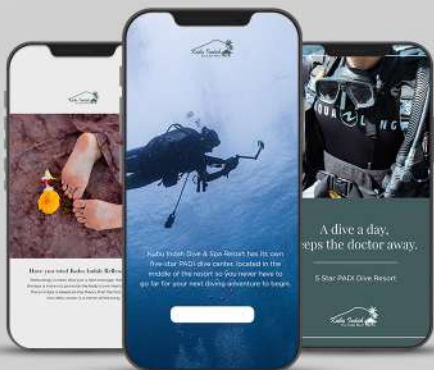

SOCIAL MEDIA COMMUNICATION

Video Reels Inline Creations